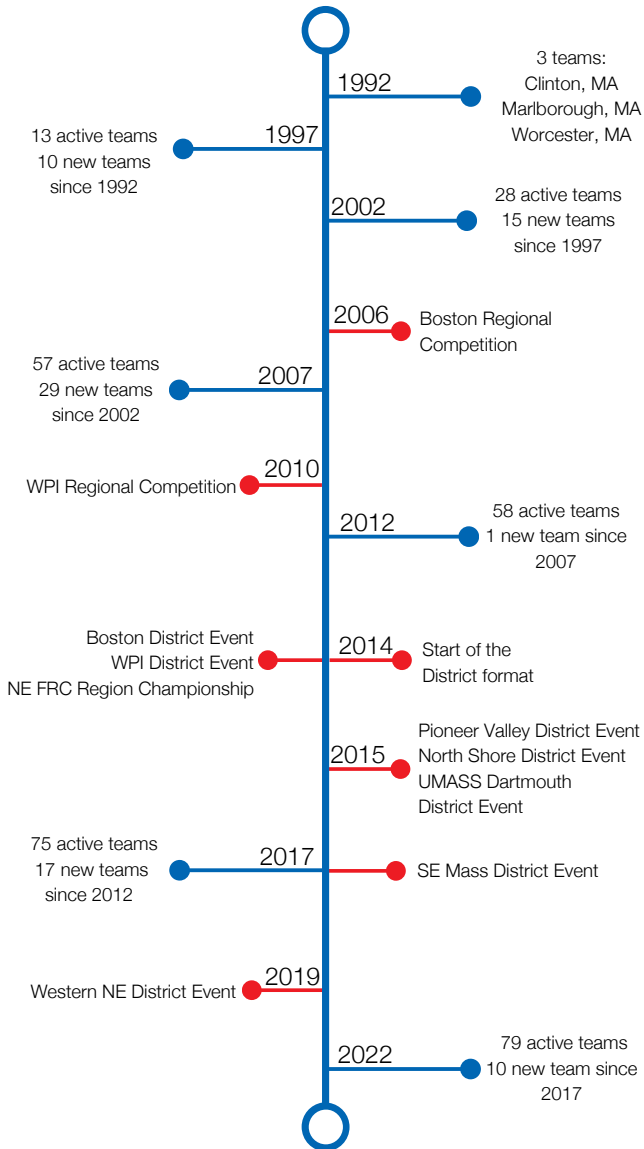

A History of FIRST Robotics (FRC) in MA

©Kim's Robot

FIRST STATISTICS FROM

Center for Youth and Communities, Brandeis University. (2019). FIRST Longitudinal Study.

FOR MORE INFORMATION

FIRSTinspires.com
 FIRSTinspires.org/resource-library/first-impact
<http://sneac.info>

THE IMPACT OF FIRST IN MASSACHUSETTS

About FIRST

Starting in New England in 1992, FIRST Robotics began as a means to get high school students excited about Science, Technology, Engineering, and Math. Since then, it's become a global competition that has impacted over 575,000 students.